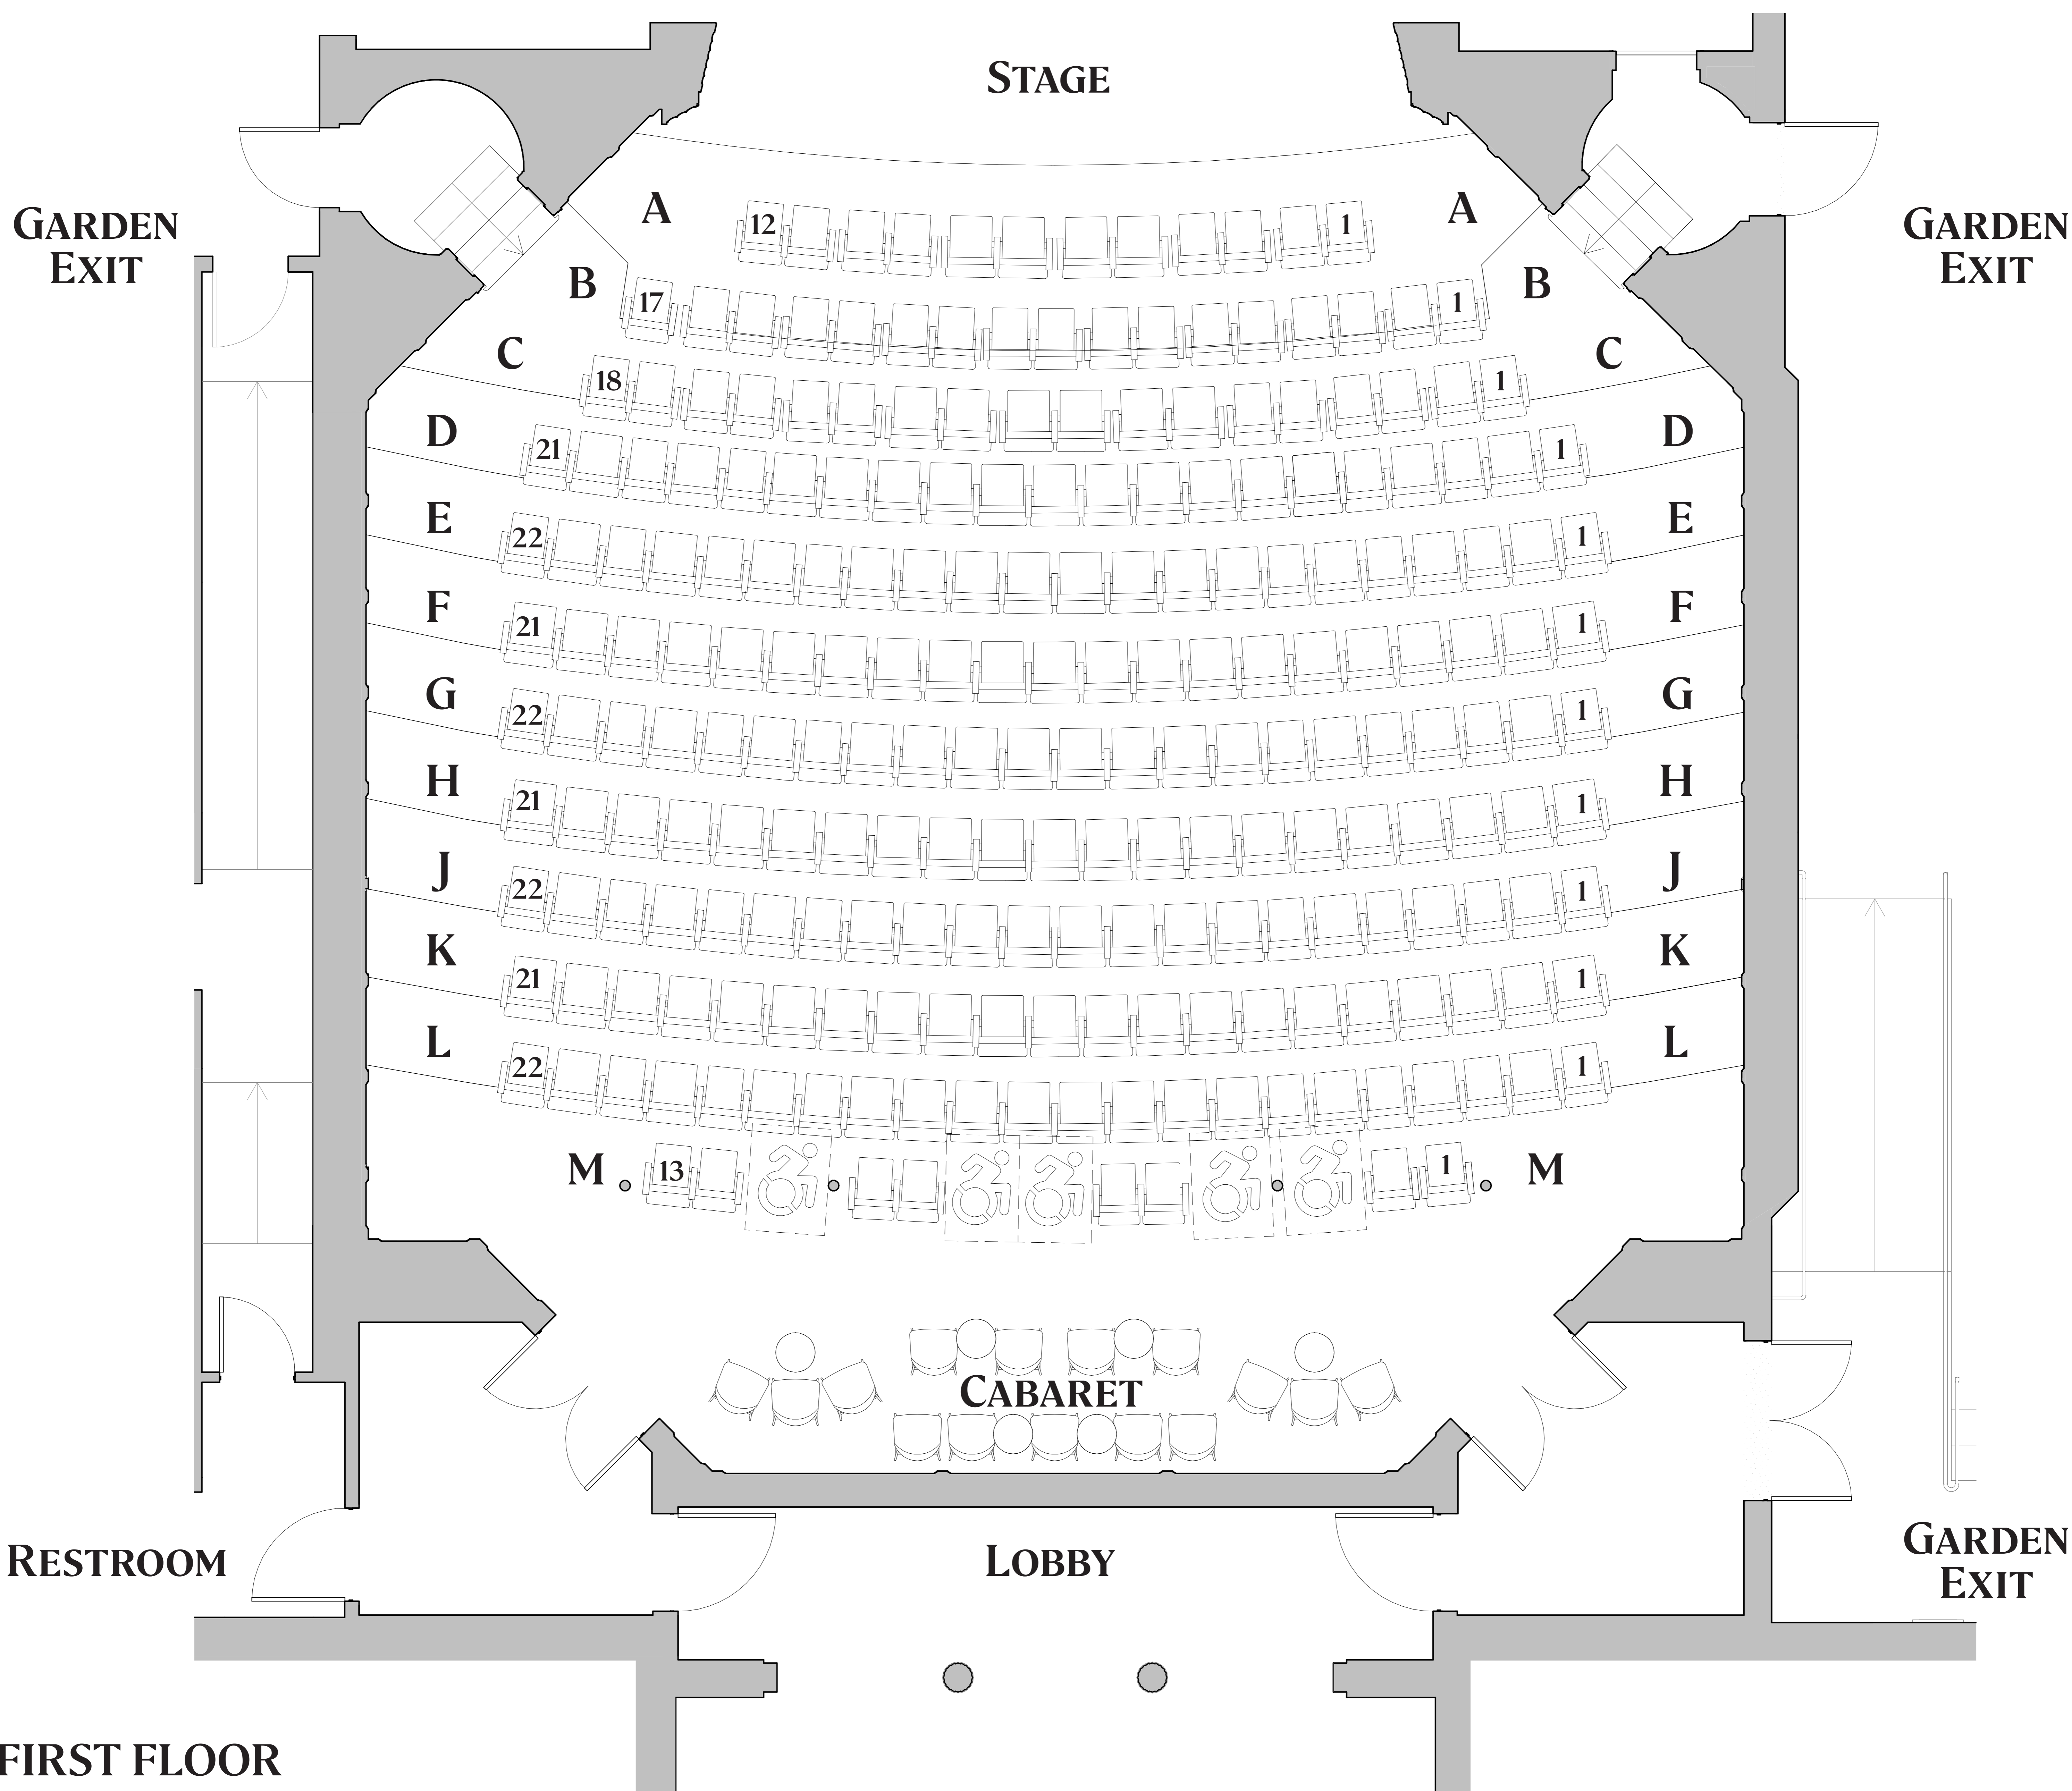

BALCONY
 52 FIXED SEATS

FIRST FLOOR
 227 FIXED SEATS
 5 ACCESSIBLE
 15 CABARET

Proscenium Detail

Theater View Towards Stage

Theater View From Stage

Theater View From Stage