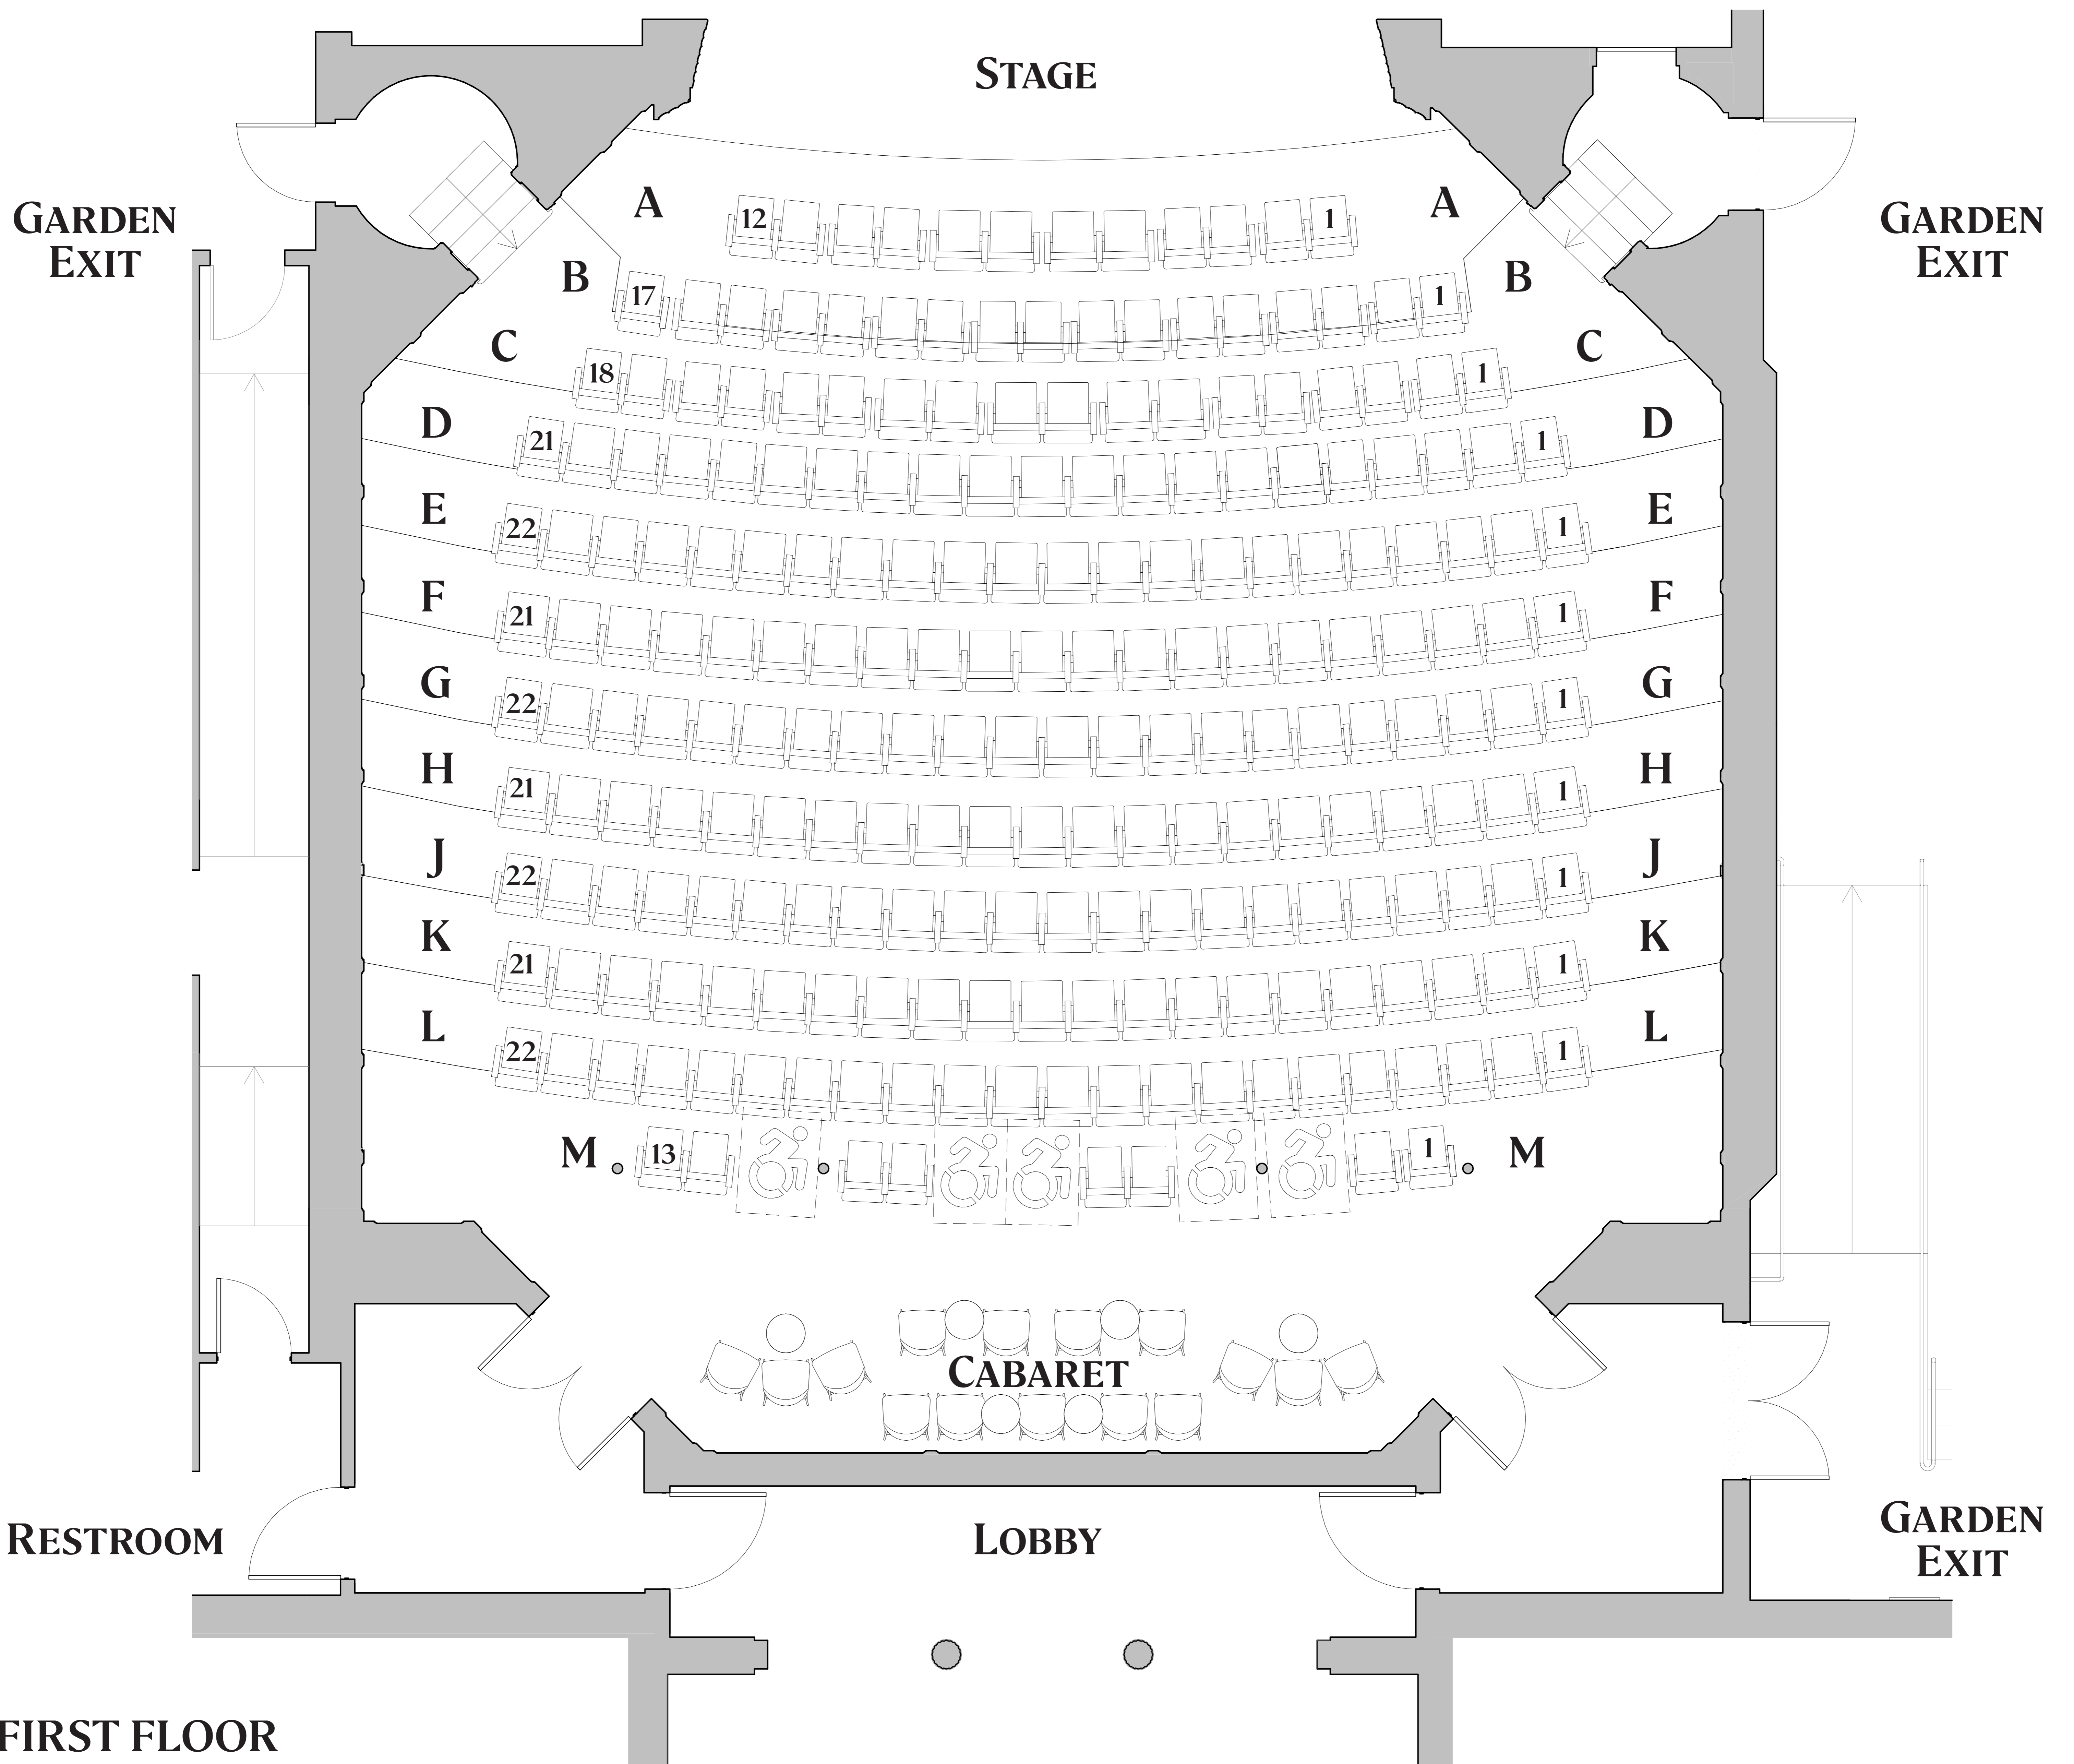

**BALCONY**  
 52 FIXED SEATS

**FIRST FLOOR**  
 227 FIXED SEATS  
 5 ACCESSIBLE  
 15 CABARET